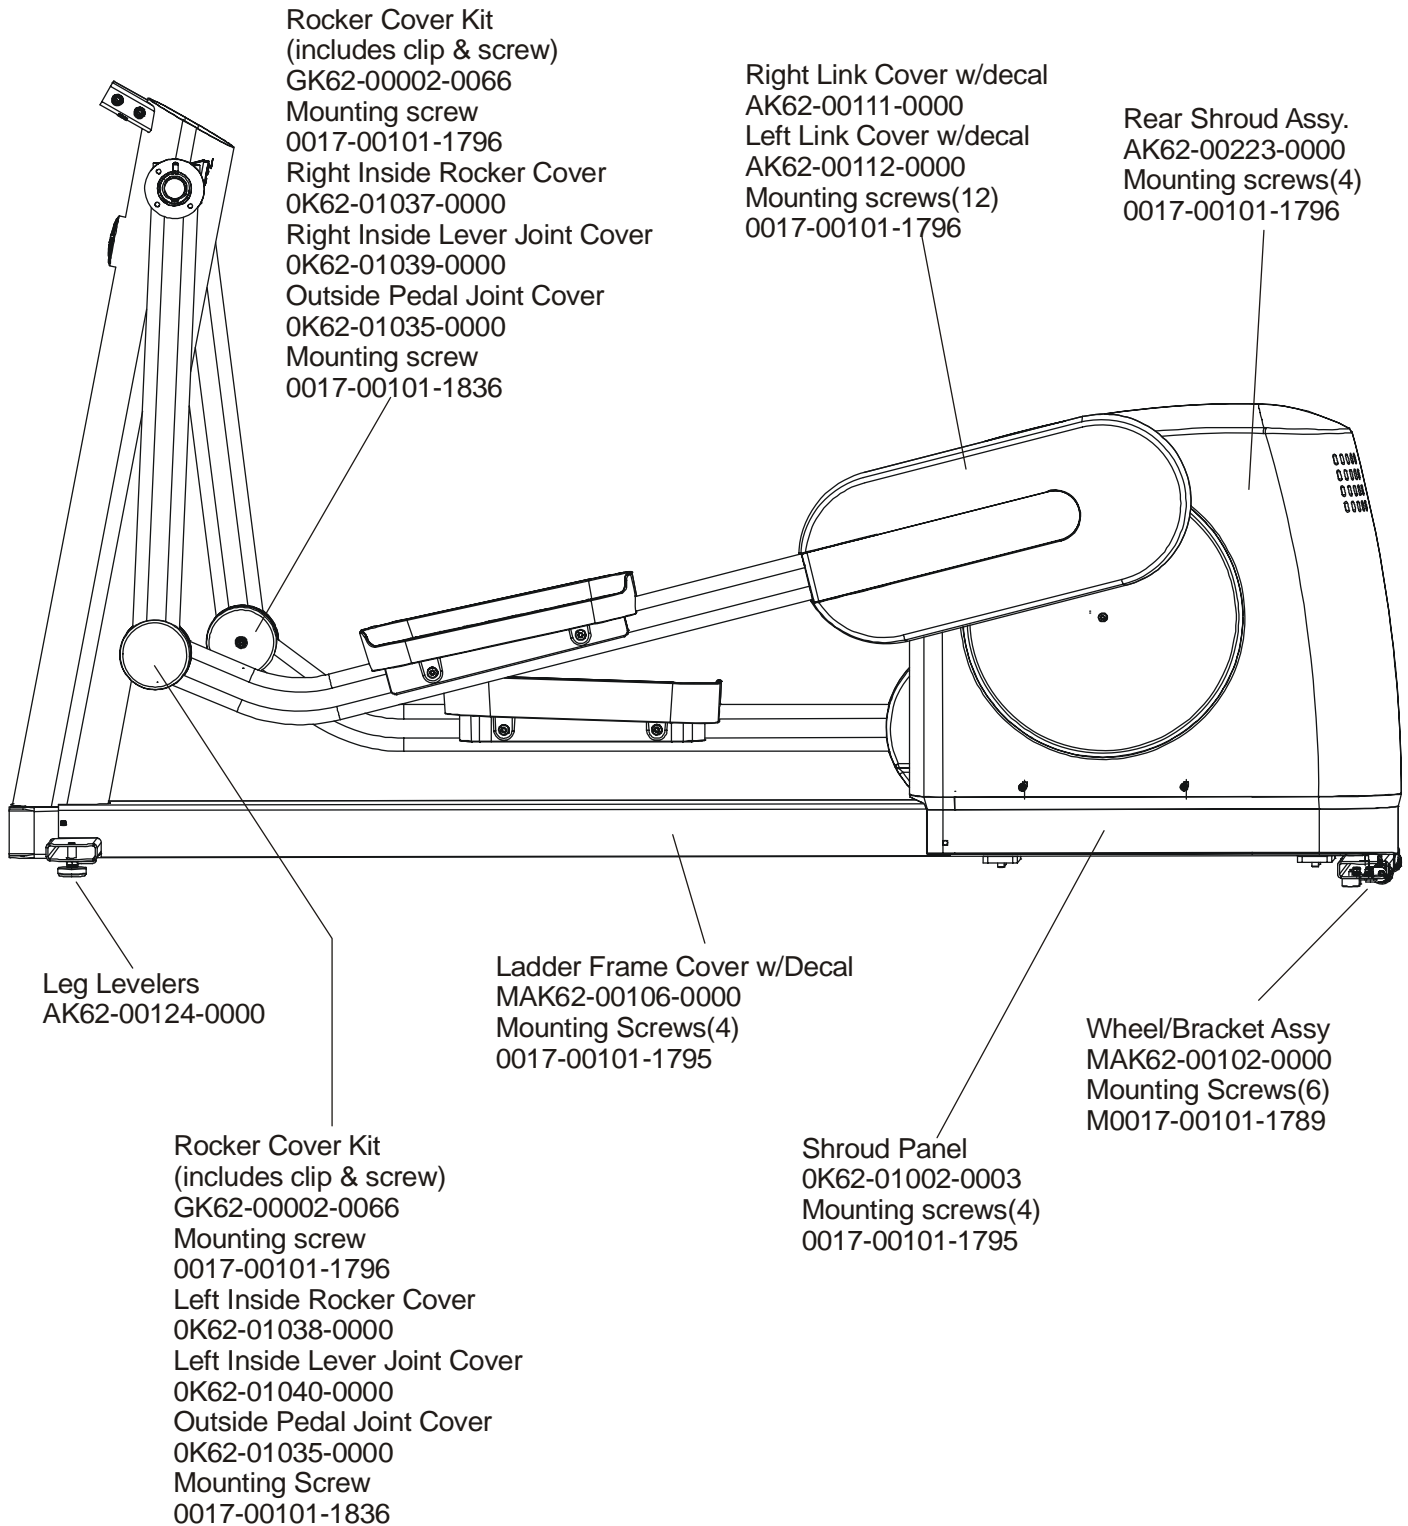

ARCTIC SILVER QUIET DRIVE 95XE

95XE-0XXX-04

Lower Frame Shrouds & Hardware

S/N ALPHA CODE XWE